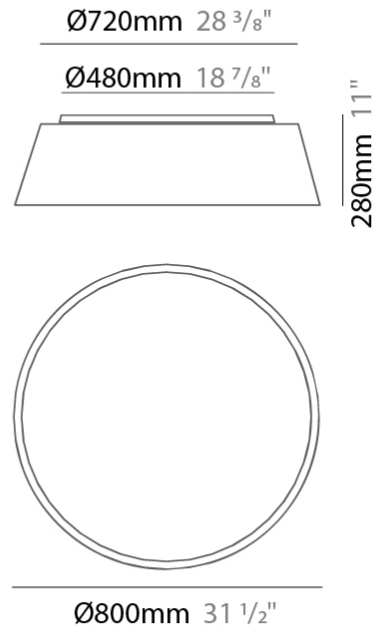

PROJECT
TYPE
SPECIFIER
QUANTITY
DATE

DRUM SURFACE

D112014-

base number Finish
Options

1. To build a product code in our configurator select the specify button on the base model # product page
2. To build a manual product code on this datasheet choose from the options listed below in blue font and add the suffix to the base model #

GENERAL

Series: Drum
Brand: Ole
Division: Design
Mounting Type: Surface
Mounting Location: Ceiling
Subcategory: Ambient

PHYSICAL

Shape: Drum
Diameter (mm): 800
Diameter (in): 31 1/2
Height (mm): 280
Height (in): 11
Light Distribution: Direct
Weight (kg): 4.4
Weight (lbs): 9.7
Diffuser: PMMA - Opal
Fixture Finish: BEI / BLK / BLU / COG / DGN / GRY / MRN / MOC / MUS / OLV / SIL / STN / TER / WHI
Holder Finish: Black
Fixture Material: Fabric Cord / Metal
Upon Request: Other fabric cord colors available upon request (see downloadable finish chart)

ELECTRICAL

Number of Lamps: 4
Lamp Type: LED Retrofit
Lamp Shape: A19
Bulb Included: Bulb Not Included
Max. Wattage Per Lamp (W): 15
Lamp Base: E26
Input Voltage (V): 120
Upon Request: 277Vac / GU24

LED

OPTICAL

RATINGS AND CERTIFICATIONS

Certified By: Certified for North American Standards
IP rating: IP20