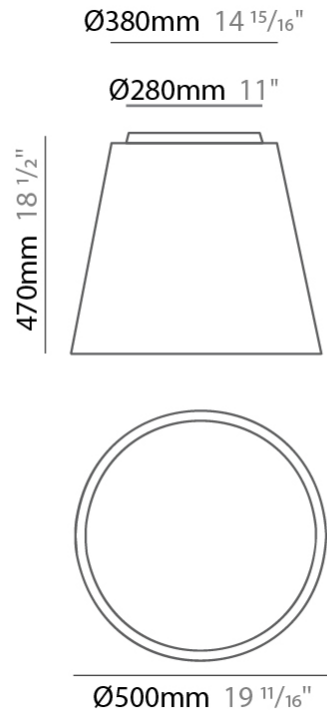

PROJECT
TYPE
SPECIFIER
QUANTITY
DATE

DRUM SURFACE

D112012-

base number Finish
Options

1. To build a product code in our configurator select the specify button on the base model # product page
2. To build a manual product code on this datasheet choose from the options listed below in blue font and add the suffix to the base model #

GENERAL

Series: Drum
Brand: Ole
Division: Design
Mounting Type: Surface
Mounting Location: Ceiling
Subcategory: Ambient

PHYSICAL

Shape: Drum
Diameter (mm): 500
Diameter (in): 19 11/16
Height (mm): 470
Height (in): 18 1/2
Light Distribution: Direct
Weight (kg): 3.3
Weight (lbs): 7.3
Diffuser: PMMA - Opal
Fixture Finish: BEI / BLK / BLU / COG / DGN / GRY / MRN / MOC / MUS / OLV / SIL / STN / TER / WHI
Holder Finish: BLK
Fixture Material: Fabric Cord / Metal
Upon Request: Other fabric cord colors available upon request (see downloadable finish chart)

ELECTRICAL

Number of Lamps: 3
Lamp Type: LED Retrofit
Lamp Shape: A19
Bulb Included: Bulb Not Included
Max. Wattage Per Lamp (W): 15
Lamp Base: E26
Input Voltage (V): 120
Upon Request: 277Vac / GU24

LED

OPTICAL

RATINGS AND CERTIFICATIONS

Certified By: Certified for North American Standards
IP rating: IP20